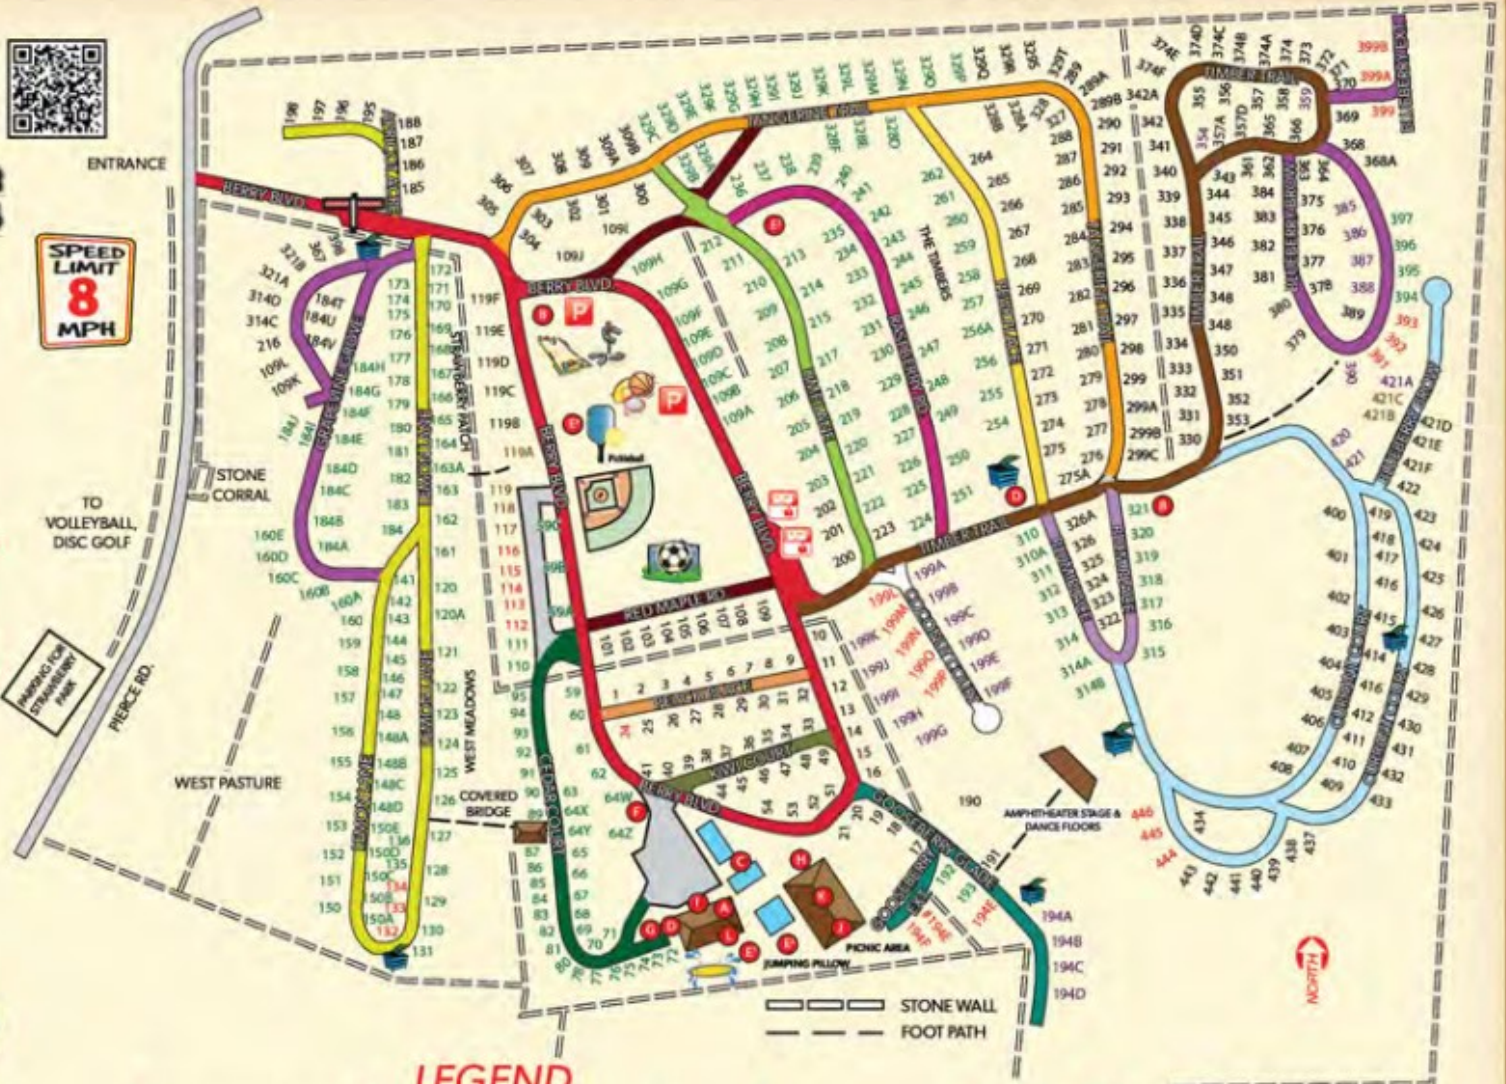

Family Oriented Activities
Pet Friendly

Come Visit Our Other Properties

(352) 685-1900
 www.eliteresorts.com

The Oaks of Lake Kerr
 14100 N. Highway 19, Suite A
 Sale Springs, Florida 32134
 N 29° 16.50546, W 081° 38.081502

Tarpon Springs
 Sweetbriar Road
 Holiday, Florida 34691
 N 028° 10.5338, W 082.46.4930

Citrus Valley
 16246 Citrus Parkway
 Clermont, Florida 34714
 N 28° 23.90382, W 081.41.70798

Little Orange Lake
 8815 Holden Park Road
 Hawthorne, Florida 32640
 N 29° 34.3299, W 082° 4.21158

The Cottages at Salt Springs
 14100 N. Highway 19, Suite A
 Salt Springs, Florida 32134
 N 29° 16.50546, W 081° 38.081502

LEGEND

- A Office & Registration Building
- B Dog Park
- C Pool Complex: Adult Pool, Living Pool, Wading Pool, Whirlpools and "L" Pool.
- D Restrooms and Showers
- E Playgrounds
- F Flowered Rocks Flag Pole
- G LP Gas Filling Station
- H Video Arcade
- I Campfire Wood Storage
- J Strawberry Grill & Creamery
- K Recreation Center
- L Laundry
- M Rental Trailer (Deluxe)
- N RTWC
- O WECS
- P WEC
- Q Rental Trailer (Premium)
- R LOG CAB
- S RT-OLK
- T Park Model
- U Log Cabin
- V Softball Field
- W Soccer Field
- X Basketball
- Y Horseshoe Pits
- Z Bocce
- AA Splash Pad
- AB Trash
- AC Pickleball
- AD Dump Station
- AE Parking