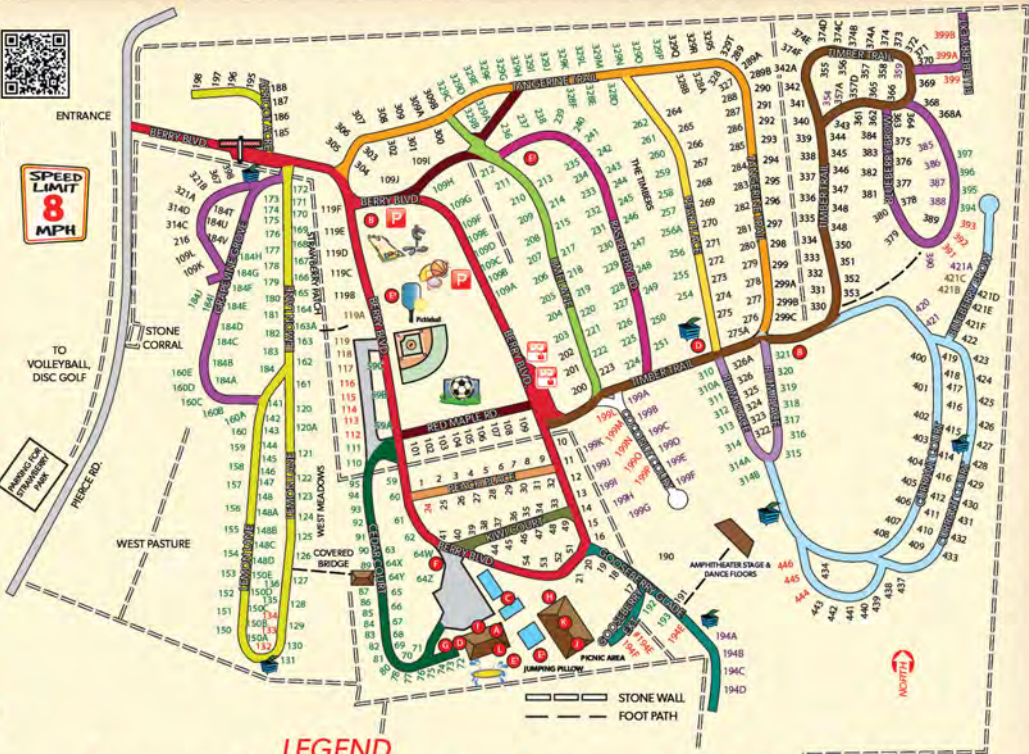

LEGEND

- 1 Office & Registration Building
- 2 Dog Park
- 3 Pool Complex: Adult Pool, Diving Pool, Windy Pool, Whirlpools and "L" Pool
- 4 Restrooms and Showers
- 5 Playgrounds
- 6 Flowered Rocks Flag Pole
- 7 LP Gas Filling Station
- 8 Video Arcade
- 9 Campfire Wood Storage
- 10 Strawberry Grill & Creamery
- 11 Recreation Center
- 12 Laundry
- 13 Rest Trailer
- 14 CHWEC
- 15 WECS
- 16 WECC
- 17 Rest Trailer
- 18 FIRETRUCK
- 19 LOG CAB
- 20 RTKUC
- 21 Pick Model
- 22 Log Cabin
- 23 Rest Trailer
- 24 CHWEC
- 25 WECS
- 26 WECC
- 27 Rest Trailer
- 28 FIRETRUCK
- 29 LOG CAB
- 30 RTKUC
- 31 Pick Model
- 32 Log Cabin
- 33 Archery Field
- 34 Soccer Field
- 35 Basketball
- 36 Horseshoe Pits
- 37 Bocce
- 38 Splash Pad
- 39 Trash
- 40 Pickeat
- 41 Dump Station
- 42 Parking

Have Tons of Fun!!!

Tell your friends and family. By accepting access, all guests and visitors agree to abide by all Resort Rules. See sheet included with your check-in packet. Copies also available at office.

Printed On Recycled Paper

All Rights Reserved © 2014